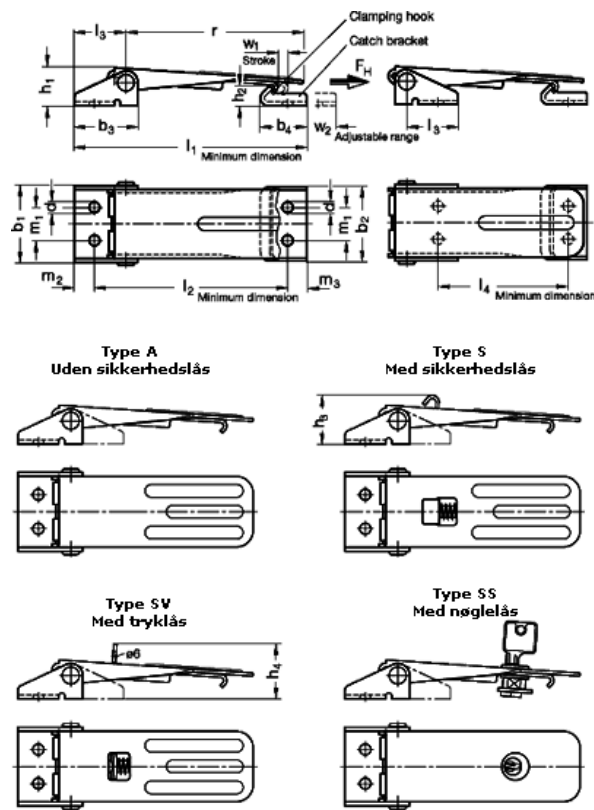

Article number: 201105062

Description: E+G Klee Hook clamp  
GN 821-400-S-NI-2

## Measures

$b_1 = 46,5$	$h_4 = 32,5$	N	= 4000
$b_2 = 45$	$l_1 = 144$	r	= 107,5
$b_3 = 38$	$l_2 = 120,5$	w1	= 6,5
$b_4 = 27$	$l_3 = 32$	w2 adjustable range	= 18
$d = 6,3$	$l_4 = 83,5$		
$h_1 = 22$	$m_1 = 20$		
$h_2 = 12$	$m_2 = 12$		
$h_3 = 28,5$	$m_3 = 11,5$		